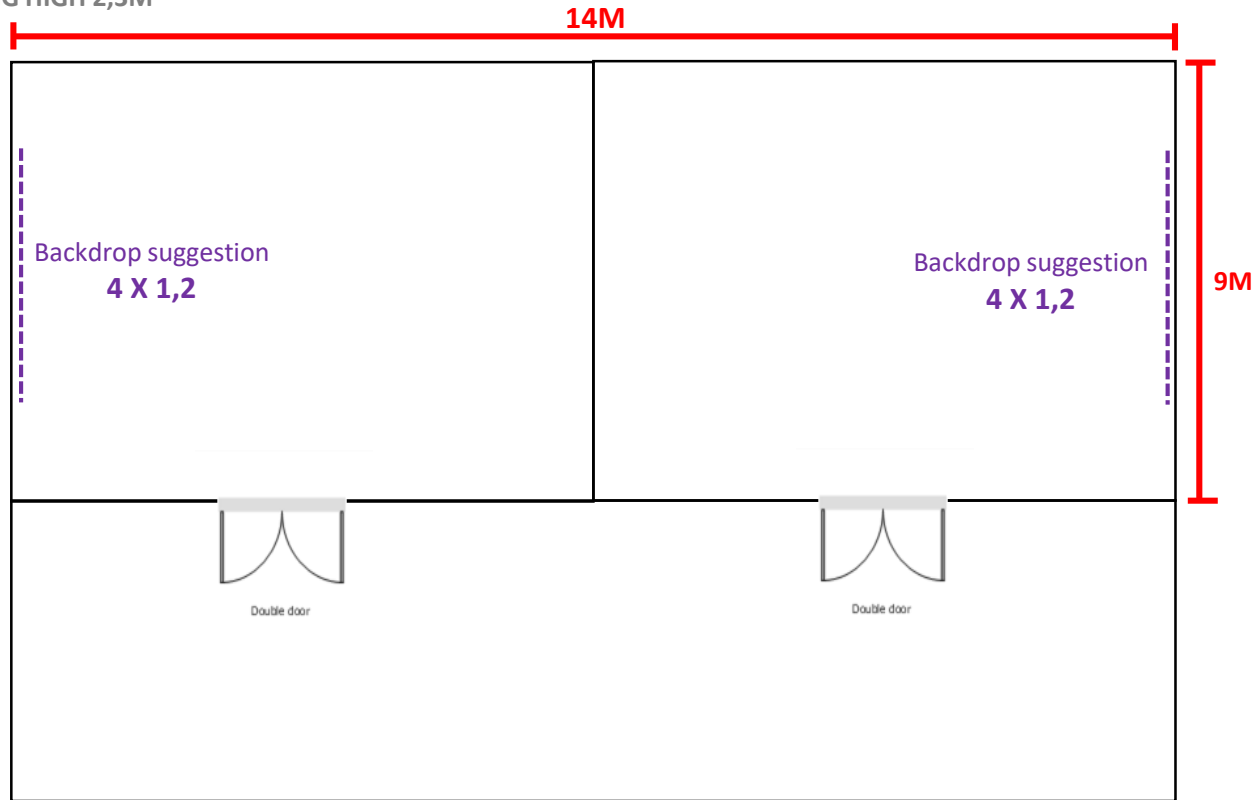

BQT – CENDANA & EBONI (JOIN VENUE)

CEILING HIGH 2,3M

COVER :

Theatre	U-Shape	Classroom	Boardroom	Banquet	Cabaret
100	60	80	68	48	42