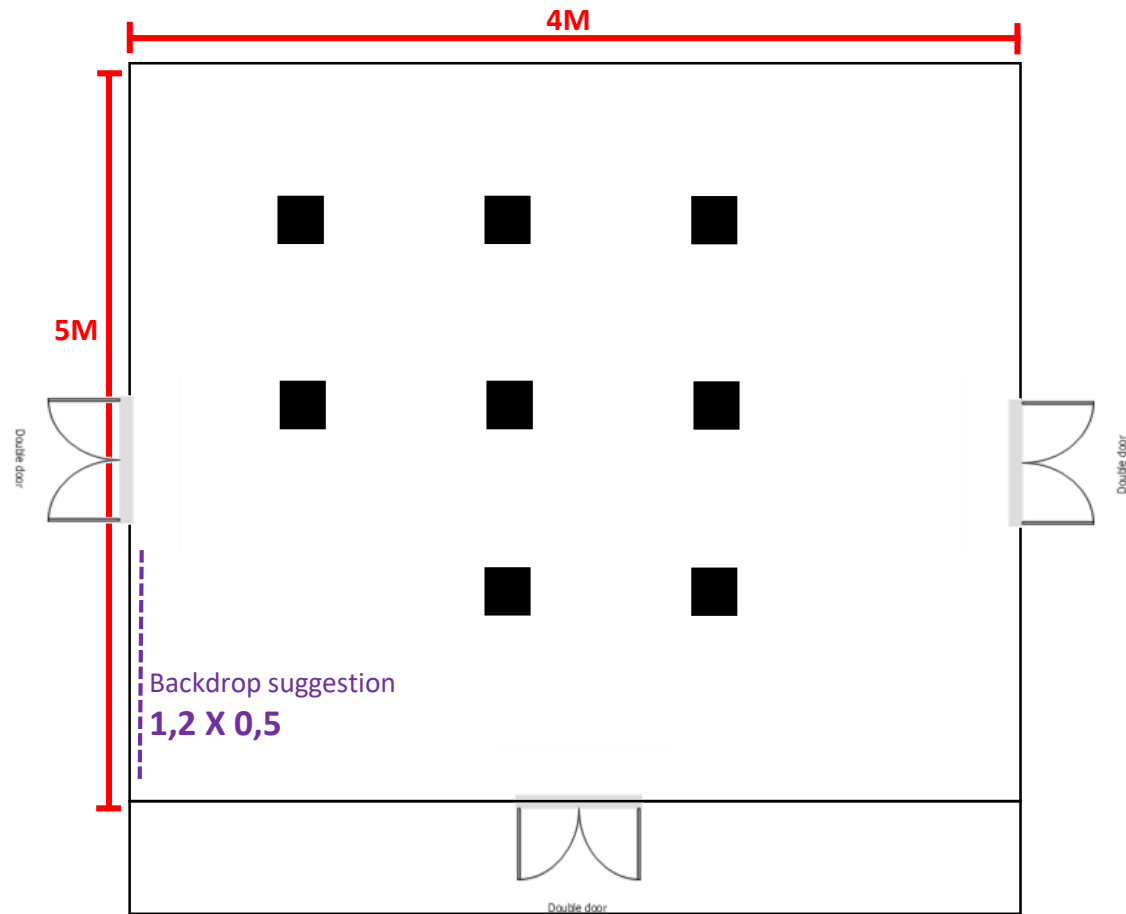

BQT - MERANTI

CEILING HIGH 2,3M

COVER :

Theatre	U-Shape	Classroom	Boardroom	Banquet	Cabaret
150	32	80	NA	100	90