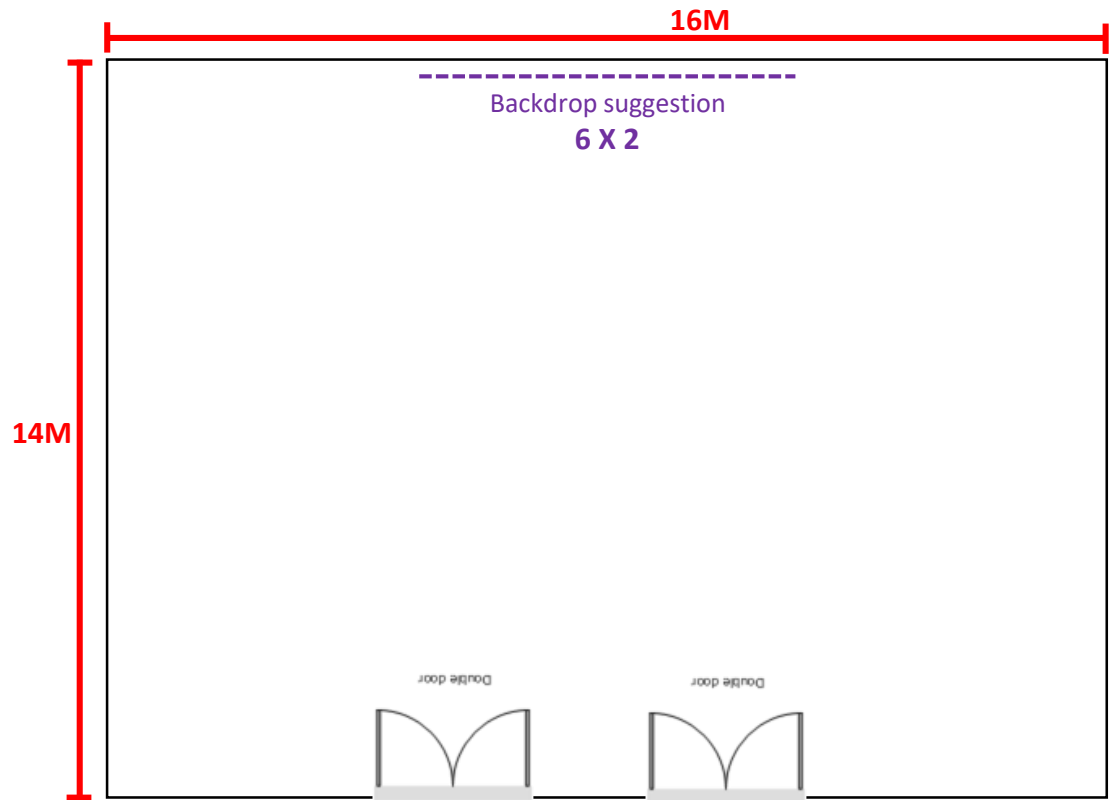

BQT – MAHONI 2

CEILING HIGH 3,4M

COVER :

Theatre	U-Shape	Classroom	Boardroom	Banquet	Cabaret
100	56	80	68	80	72