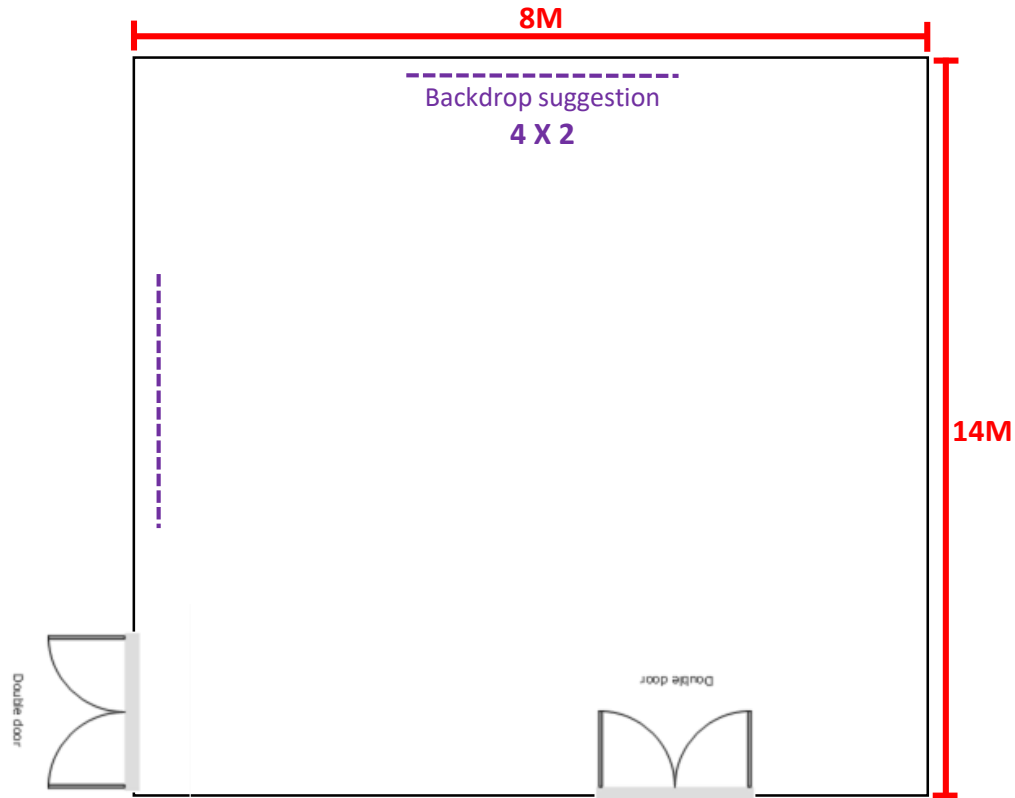

BQT – MAHONI 1

CEILING HIGH 3,4M

COVER :

Theatre	U-Shape	Classroom	Boardroom	Banquet	Cabaret
60	32	40	40	60	54