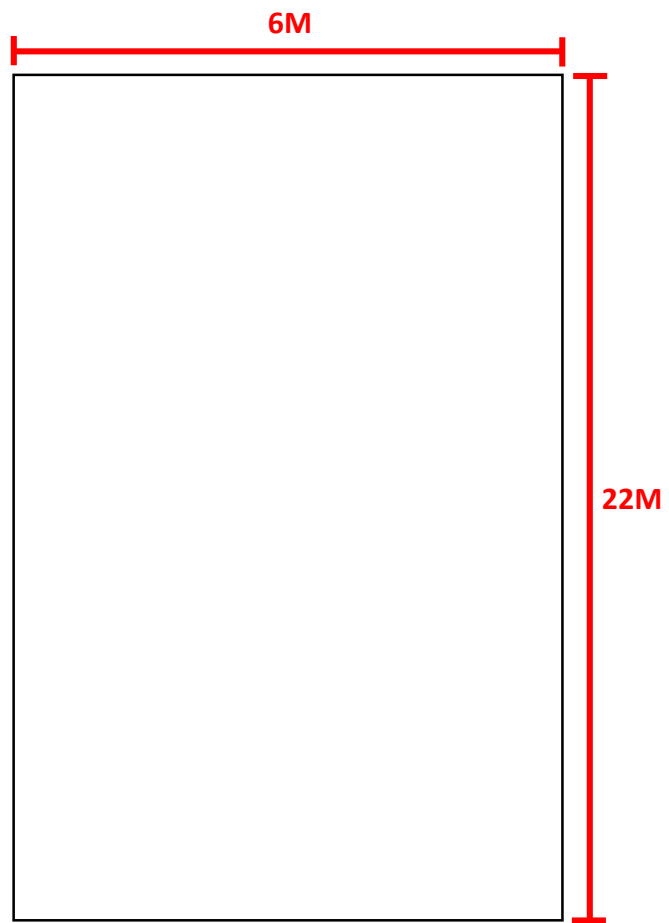

CEILING HIGH 3,4M

32M

14M

Backdrop suggestion
6 X 2

Backdrop suggestion
4 X 2

Backdrop suggestion
4 X 2

Double door

Double door

BQT – DAMAR

CEILING HIGH 2,3M

COVER :

Theatre	U-Shape	Classroom	Boardroom	Banquet	Cabaret
40	20	32	28	24	21

BQT – WEDDING DECK

COVER :

Theatre	U-Shape	Classroom	Boardroom	Banquet	Cabaret
NA	NA	NA	40	50	48

ROOM DIMENSION

Venue Name	Size Dimension	SETUP					
		Theater	U-Shape	Class Room	Board Room	Round Table	Cabaret
Mahoni 1	8 X 14	60	32	40	40	60	54
Mahoni 2	16 X 14	100	56	80	68	80	72
Mahoni 3	8 X 14	60	32	40	40	60	54
Grand Mahoni	32 X 14	600	200	250	212	240	216
Meranti	4 X 5	150	32	80	NA	100	90
Cendana	7 X 9	40	20	32	28	24	21
Eboni	7 X 9	40	20	32	28	24	21
Cendana & Eboni	14 X 9	100	60	80	68	48	42
Damar	7 X 9	40	20	32	28	24	21
Wedding Deck	6 x 22	NA	NA	NA	40	50	48

BANQUET EQUIPMENT DIMENSION

BQT ITEMS	SIZE
SCREEN	(2,4X2,4) & (1,8X1,8)
STAGE	P.2,4 L.1,2 T.40cm
ROUND TABLE	Ø180 T.77
OBLONG TABLE	P.210 L.76 T.77
IBM TABLE	P.183 L.60 T.77

ADDITIONAL CHARGE

ITEMS	PRICES (nett)
LAPTOP	500,000
SCREEN & INFOCUS	750,000
SCREEN	350,000
INFOCUS	500,000
MIC (1 pcs)	250,000