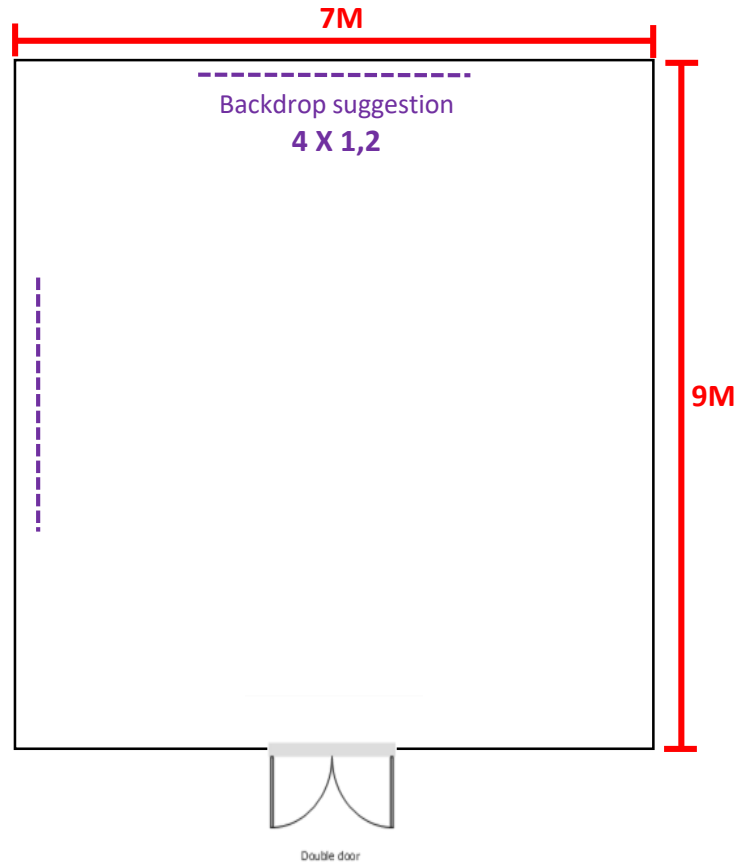

BQT – EBONI

CEILING HIGH 2,3M

COVER :

Theatre	U-Shape	Classroom	Boardroom	Banquet	Cabaret
40	20	32	28	24	21