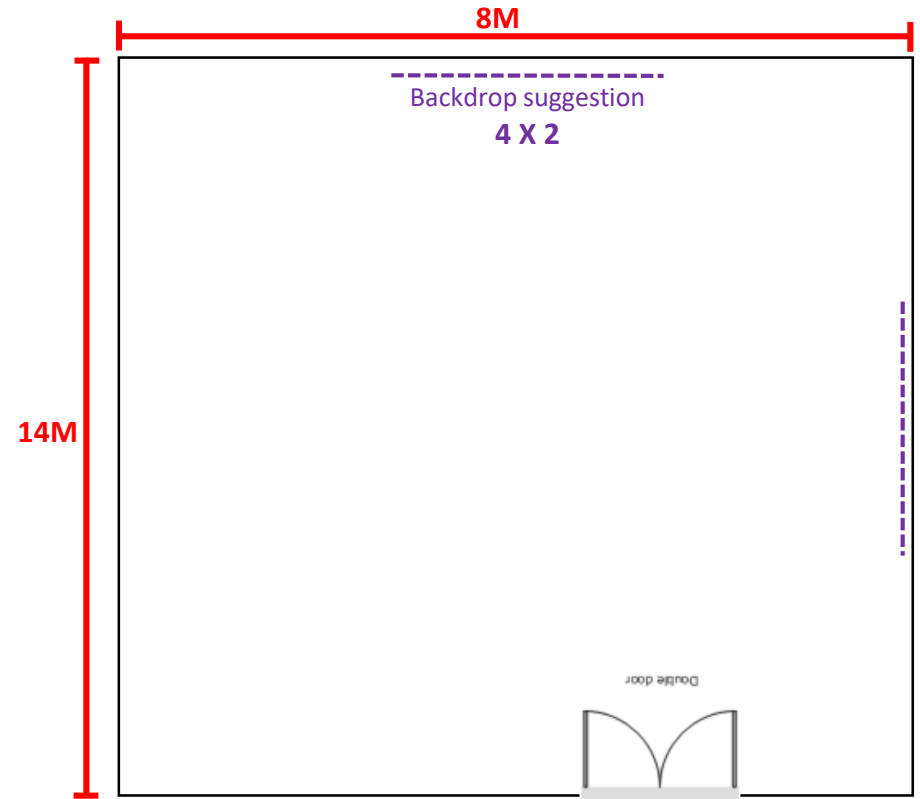

BQT – MAHONI 3

CEILING HIGH 3,4M

COVER :

Theatre	U-Shape	Classroom	Boardroom	Banquet	Cabaret
60	32	40	40	60	54